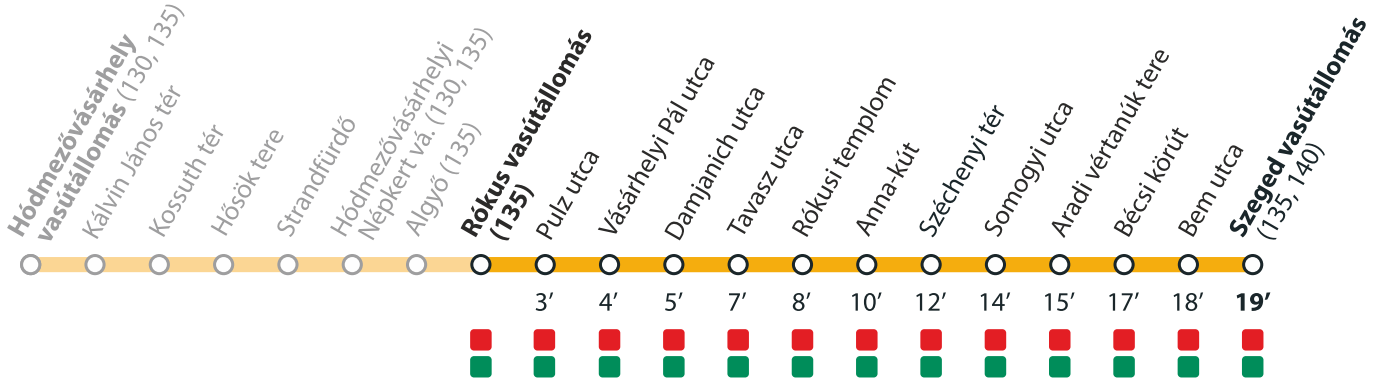

1

→ Szeged vasútállomás

Érvényes 2023. április 2-től visszavonásig

Valid from 2 April 2023 until further notice

Az adatok tájékoztató jellegűek. A menetrendtől eltérések előfordulhatnak.

All data provided are for informational purposes only. Schedule is subject to change.

Megállók és díjzónák / Stops and tariff zones

Hétfőtől csütörtökig Monday–Thursday	Pénteken Fridays	Szombaton és vasárnap Saturdays and Sundays	Érkezési időpontok Arrival times
00:	00: 05 (F) (C)	00: 05 (F) (C)	00: 03 (F) (C)
01:	01: 05 (F) (C)	01: 05 (F) (C)	01: 04 (F) (C)
02:	02: 05 (F) (C)	02: 05 (F) (C)	02: 04 (F) (C)
03: 50	03: 05 (F) (C), 50	03: 05 (F) (C), 50	03: 04 (F) (C)
04: 04, 50	04: 04, 50	04: 04, 50	04: 03
05: 04, 34, 50	05: 04, 34, 50	05: 04, 34	05: 03, 32
06: 04, 24, 44	06: 04, 24, 44	06: 04, 34	06: 01 (A), 03 (C), 21 (A), 32 (C), 41 (A)
07: 04, 24, 44	07: 04, 24, 44	07: 04, 34	07: 01 (A), 03 (C), 21 (A), 32 (C), 41 (A)
08: 04, 24, 44	08: 04, 24, 44	08: 04, 34	08: 01 (A), 03 (C), 21 (A), 32 (C), 41 (A)
09: 04, 35	09: 04, 35	09: 04, 35	09: 01 (A), 03 (C), 34
10: 04, 34	10: 04, 34	10: 04, 34	10: 03, 32
11: 04, 34	11: 04, 34	11: 04, 34	11: 03, 32
12: 04, 34	12: 04, 34	12: 04, 34	12: 03, 32
13: 04, 34, 45	13: 04, 34, 45	13: 04, 34	13: 03, 32
14: 04, 24, 44	14: 04, 24, 44	14: 04, 34	14: 01 (A), 03 (C), 21 (A), 32 (C), 41 (A)
15: 04, 24, 44	15: 04, 24, 44	15: 04, 34	15: 01 (A), 03 (C), 21 (A), 32 (C), 41 (A)
16: 04, 24, 44	16: 04, 24, 44	16: 04, 34	16: 01 (A), 03 (C), 21 (A), 32 (C), 41 (A)
17: 04, 24, 44	17: 04, 24, 44	17: 04, 34	17: 01 (A), 03 (C), 21 (A), 32 (C), 41 (A)
18: 04, 35	18: 04, 35	18: 04, 35	18: 01 (A), 03 (C), 34
19: 04, 34	19: 04, 34	19: 04, 34	19: 03, 32
20: 04, 34	20: 04, 34	20: 04, 34	20: 03, 32
21: 04, 34	21: 04, 34	21: 04, 34	21: 03, 32
22: 04, 34	22: 04, 34	22: 04, 34	22: 03, 32
23: 08	23: 08	23: 08	23: 04