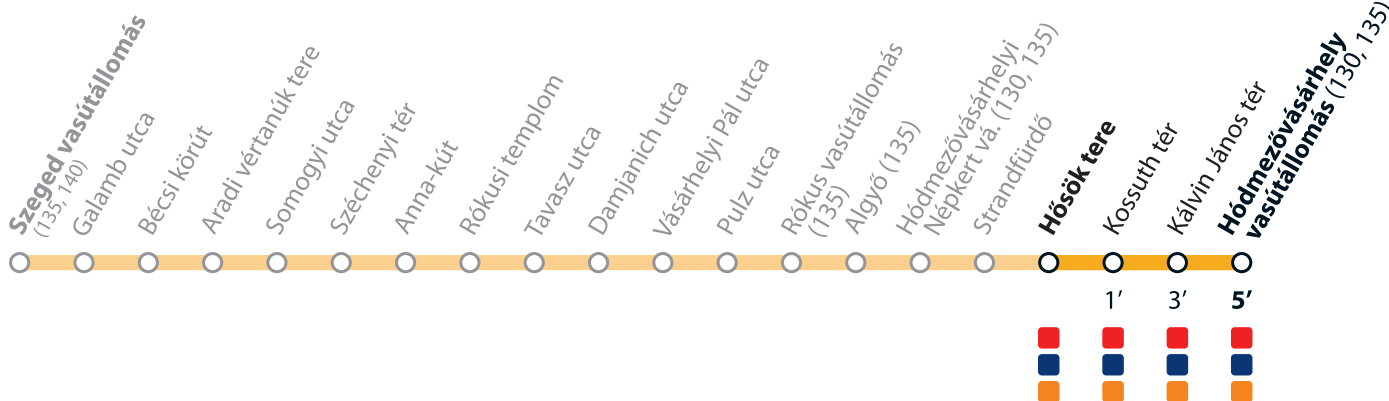

All data provided are for informational purposes only. Schedule is subject to change.

Megállók és díjzónák / Stops and tariff zones

Indulási időpontok

Departure times

05: 24
06: 24
07: 24
08: 24
09: 24
10: 24
11: 24
12: 24
13: 24
14: 24
15: 24
16: 24
17: 24
18: 24
19: 24
20: 24
21: 24
22: 24
23: 24
00: 24